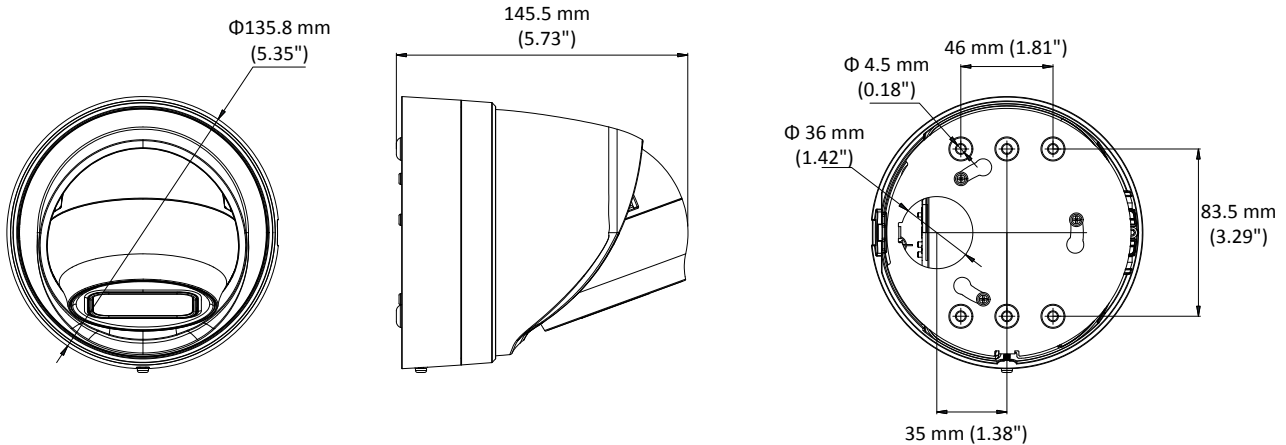

Day/Night Switch	Auto/Schedule/Triggered by Alarm In
<b>Network</b>	
Network Storage	Support Micro SD/SDHC/SDXC card (128G), local storage and NAS (NFS,SMB/CIFS), ANR
Alarm Trigger	Motion detection, video tampering, network disconnected, IP address conflict, illegal login, HDD full, HDD error, Alarm input, Alarm output
Protocols	TCP/IP, ICMP, HTTP, HTTPS, FTP, DHCP, DNS, DDNS, RTP, RTSP, RTCP, PPPoE, NTP, UPnP, SMTP, SNMP, IGMP, 802.1X, QoS, IPv6, Bonjour
General Function	One-key reset, anti-flicker, three streams, heartbeat, password protection, privacy mask, watermark, IP address filter
API	ONVIF (PROFILE S, PROFILE G), PSIA, CGI, ISAPI
Simultaneous Live View	Up to 6 channels
User/Host	Up to 32 users 3 levels: Administrator, Operator and User
Client	iVMS-4200, iVMS-4500, iVMS-5200
Web Browser	IE8+, Chrome 31.0-44, Firefox 30.0-51, Safari 8.0+
<b>Interface</b>	
Audio	1 input (line in, 3.5 mm), 1 output (3.5 mm), single track
Communication Interface	1 RJ45 10M/100M self-adaptive Ethernet port
Alarm	1 input, 1 output (max. 12 VDC, 30 mA)
Video Output	1Vp-p composite output (75 Ω/BNC)
On-board storage	Built-in Micro SD/SDHC/SDXC slot, up to 128 GB
SVC	H.264 encoding supports
Reset Button	Support
<b>Audio</b>	
Environment Noise Filtering	Support
Audio Sampling Rate	16 kHz
<b>General</b>	
Operating Conditions	-30 °C to +60 °C (-22 °F to +140 °F), Humidity 95% or less (non-condensing)
Power Supply	12 VDC ± 25%, PoE (802.3af) Terminal block for DC input
Power Consumption and Current	12 VDC, 0.85A, max. 10W PoE (802.3af, 37V to 57V), 0.20 A to 0.31 A, max. 11.5W
Protection Level	IP67, IK10
Material	Metal
Dimensions	Φ 135.8 mm × 145.5 mm (Φ 5.35" × 5.73")
Weight	With Package: Approx. 1220 g (2.69 lb.) Camera: Approx. 1060 g (2.34 lb.)

## Dimensions